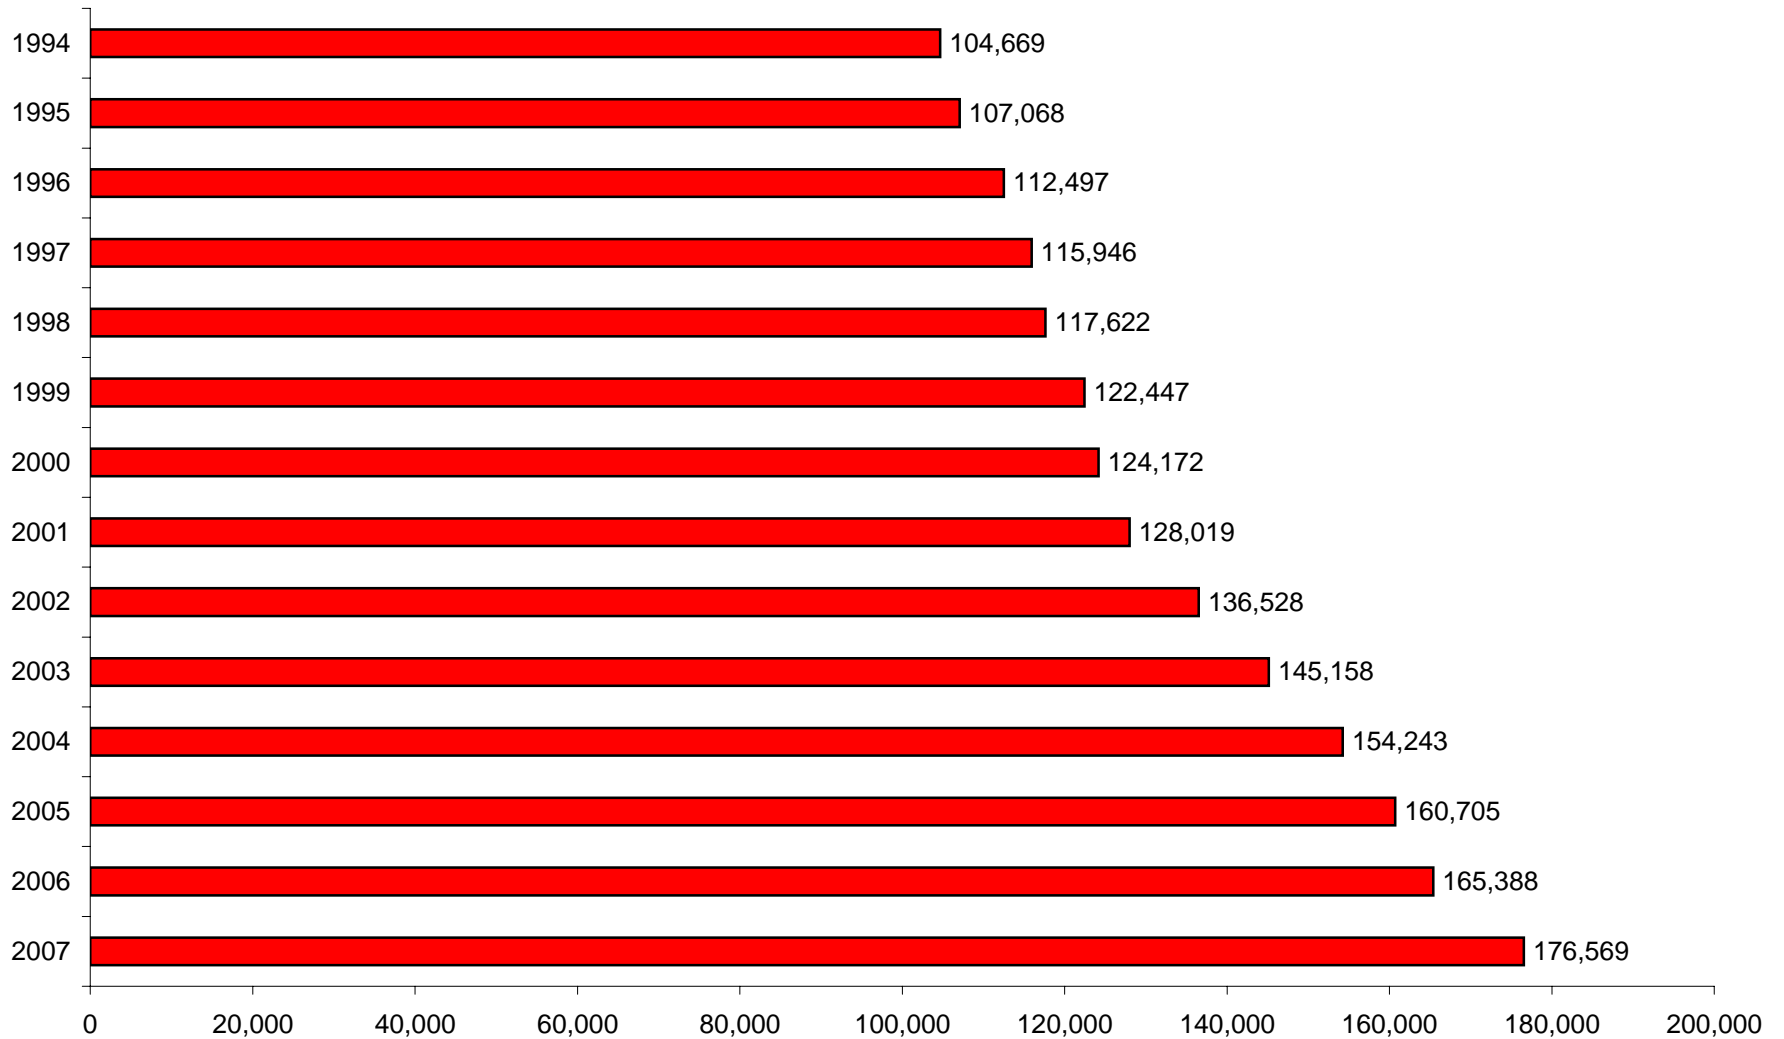

GRAPH 2
UNDERGRADUATE STUDENT SEMESTER HOURS (SSH) FALL 1994-FALL 2007

Sources: Registrar's and Institutional Research's Semester Enrollment Reports