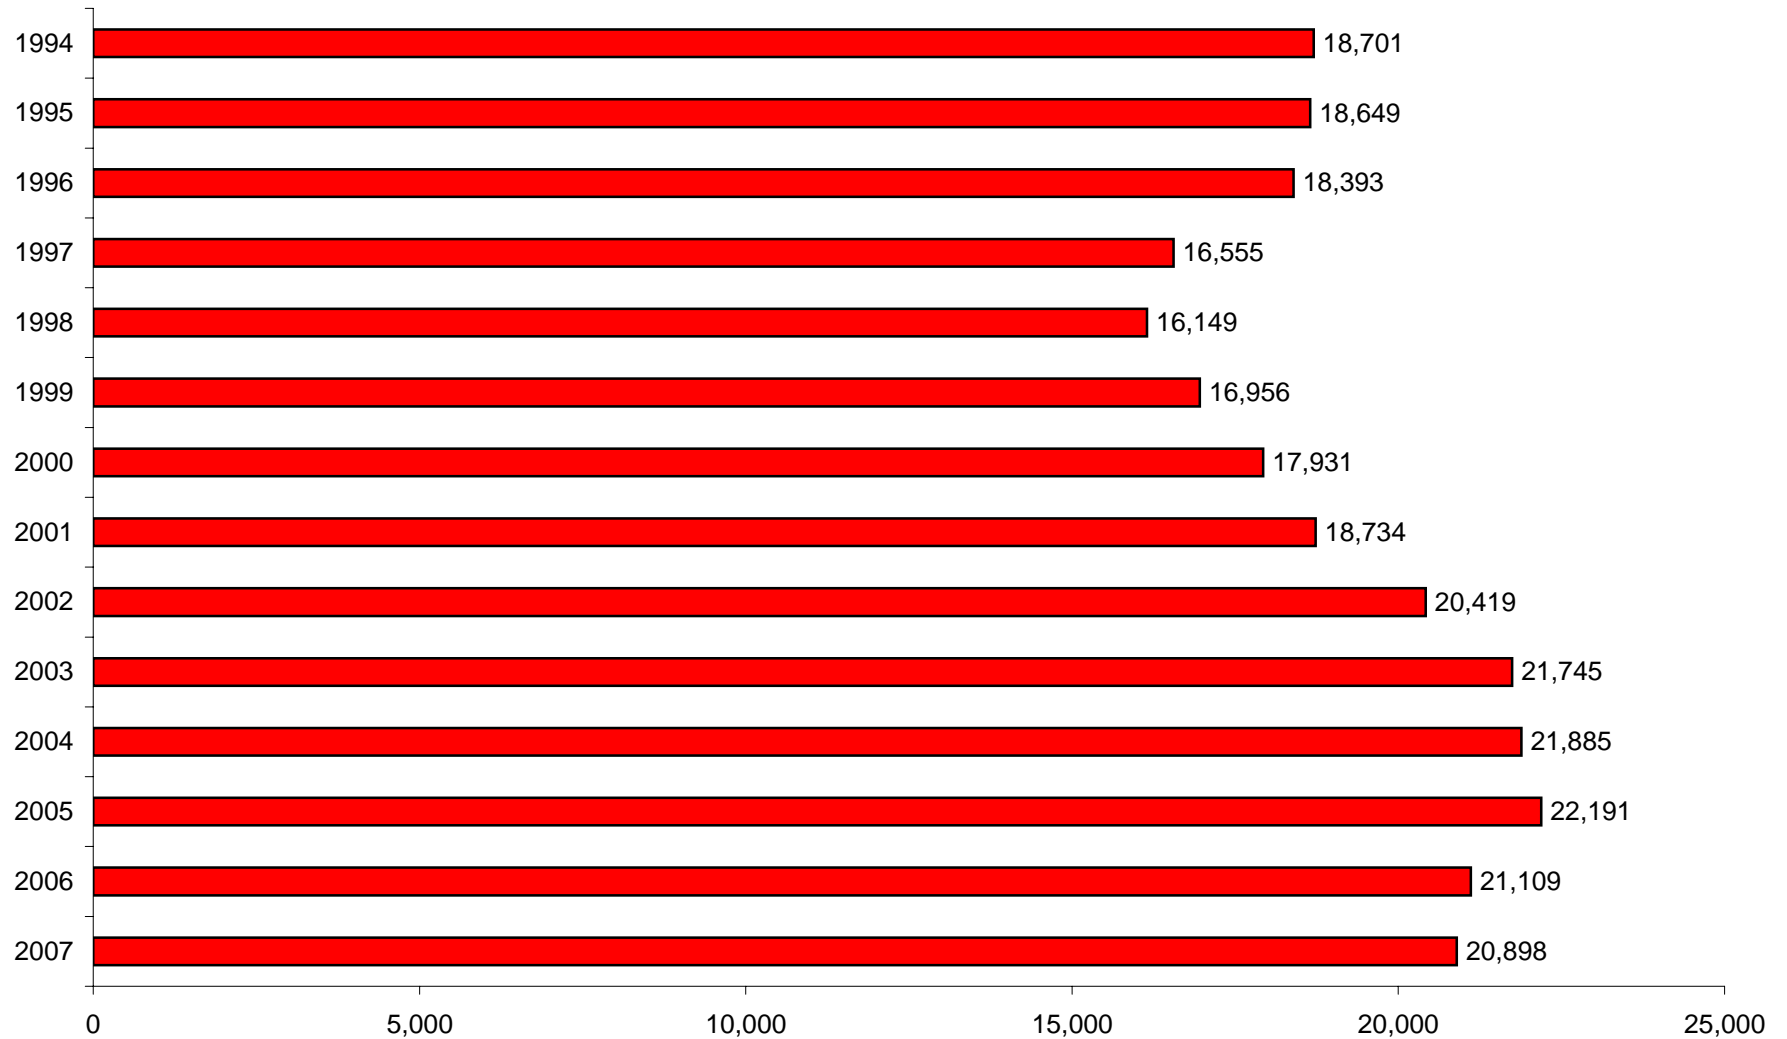

GRAPH 5
GRADUATE STUDENT SEMESTER HOURS (SSH) FALL 1994-FALL 2007

Sources: Registrar's and Institutional Research's Semester Enrollment Reports