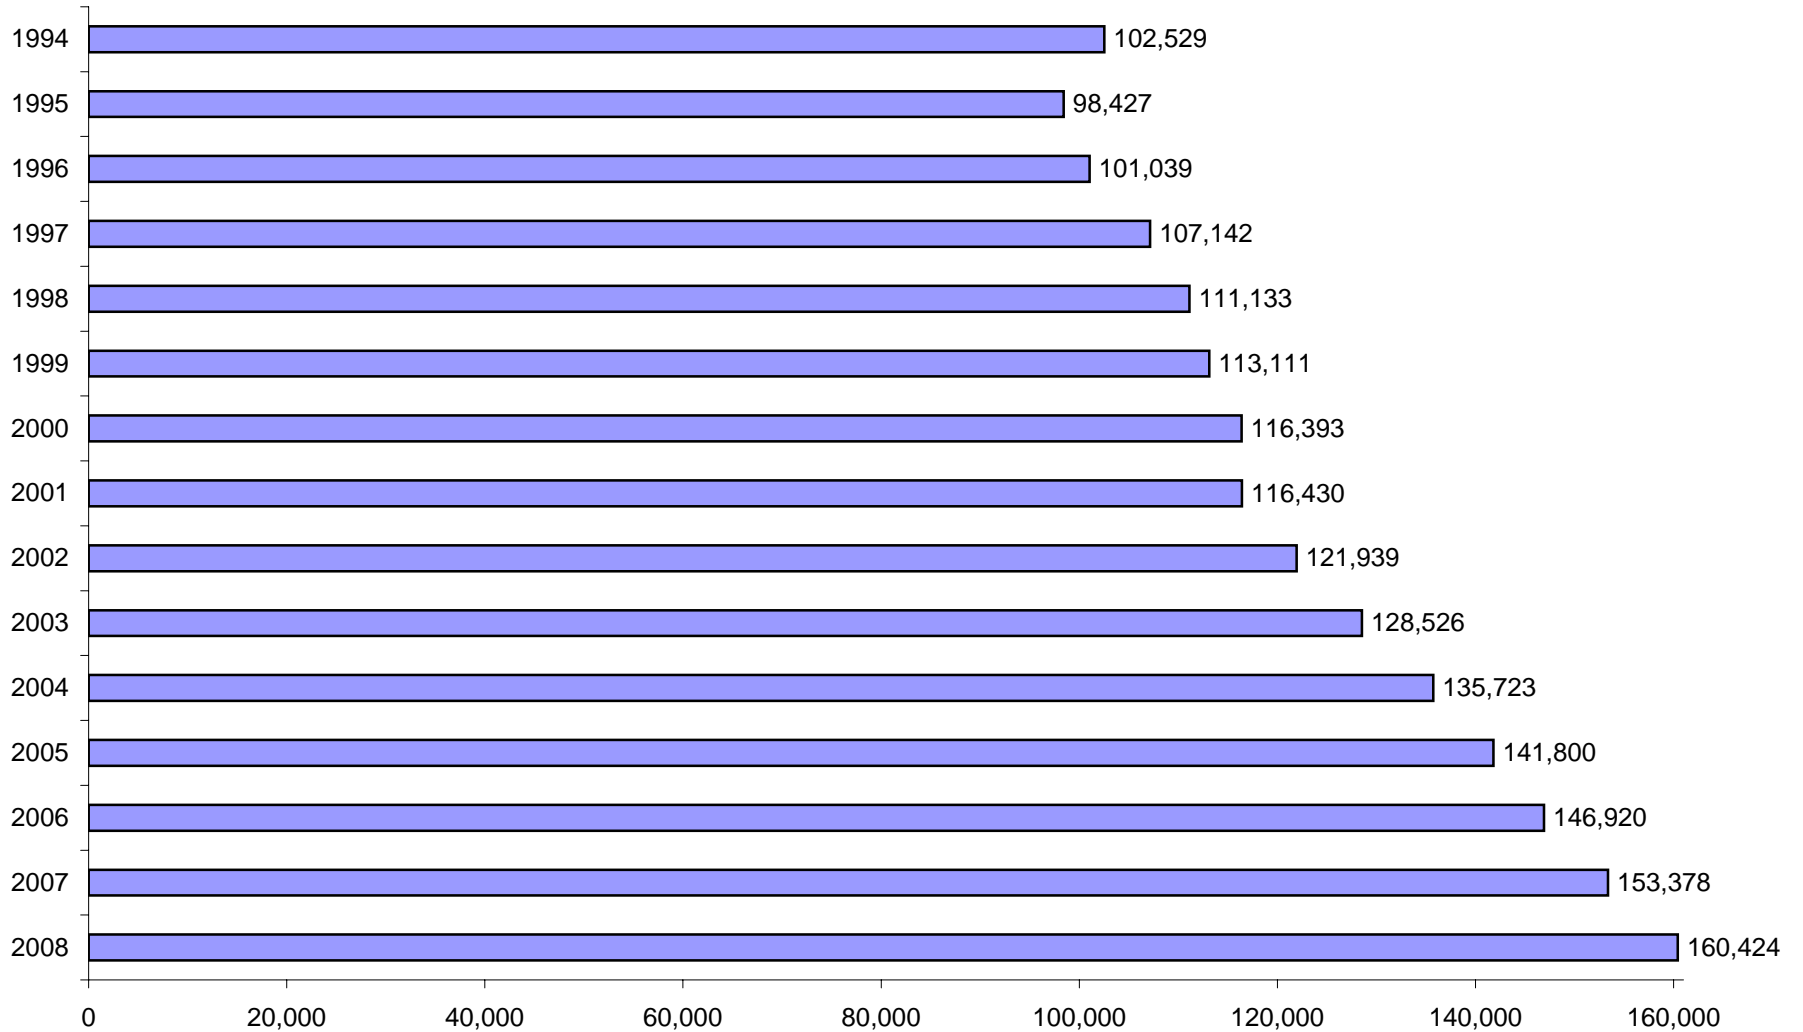

GRAPH 2
UNDERGRADUATE STUDENT SEMESTER HOURS (SSHs), SPRING 1994-SPRING 2008

Sources: Registrar's and Institutional Research's Semester Enrollment Reports