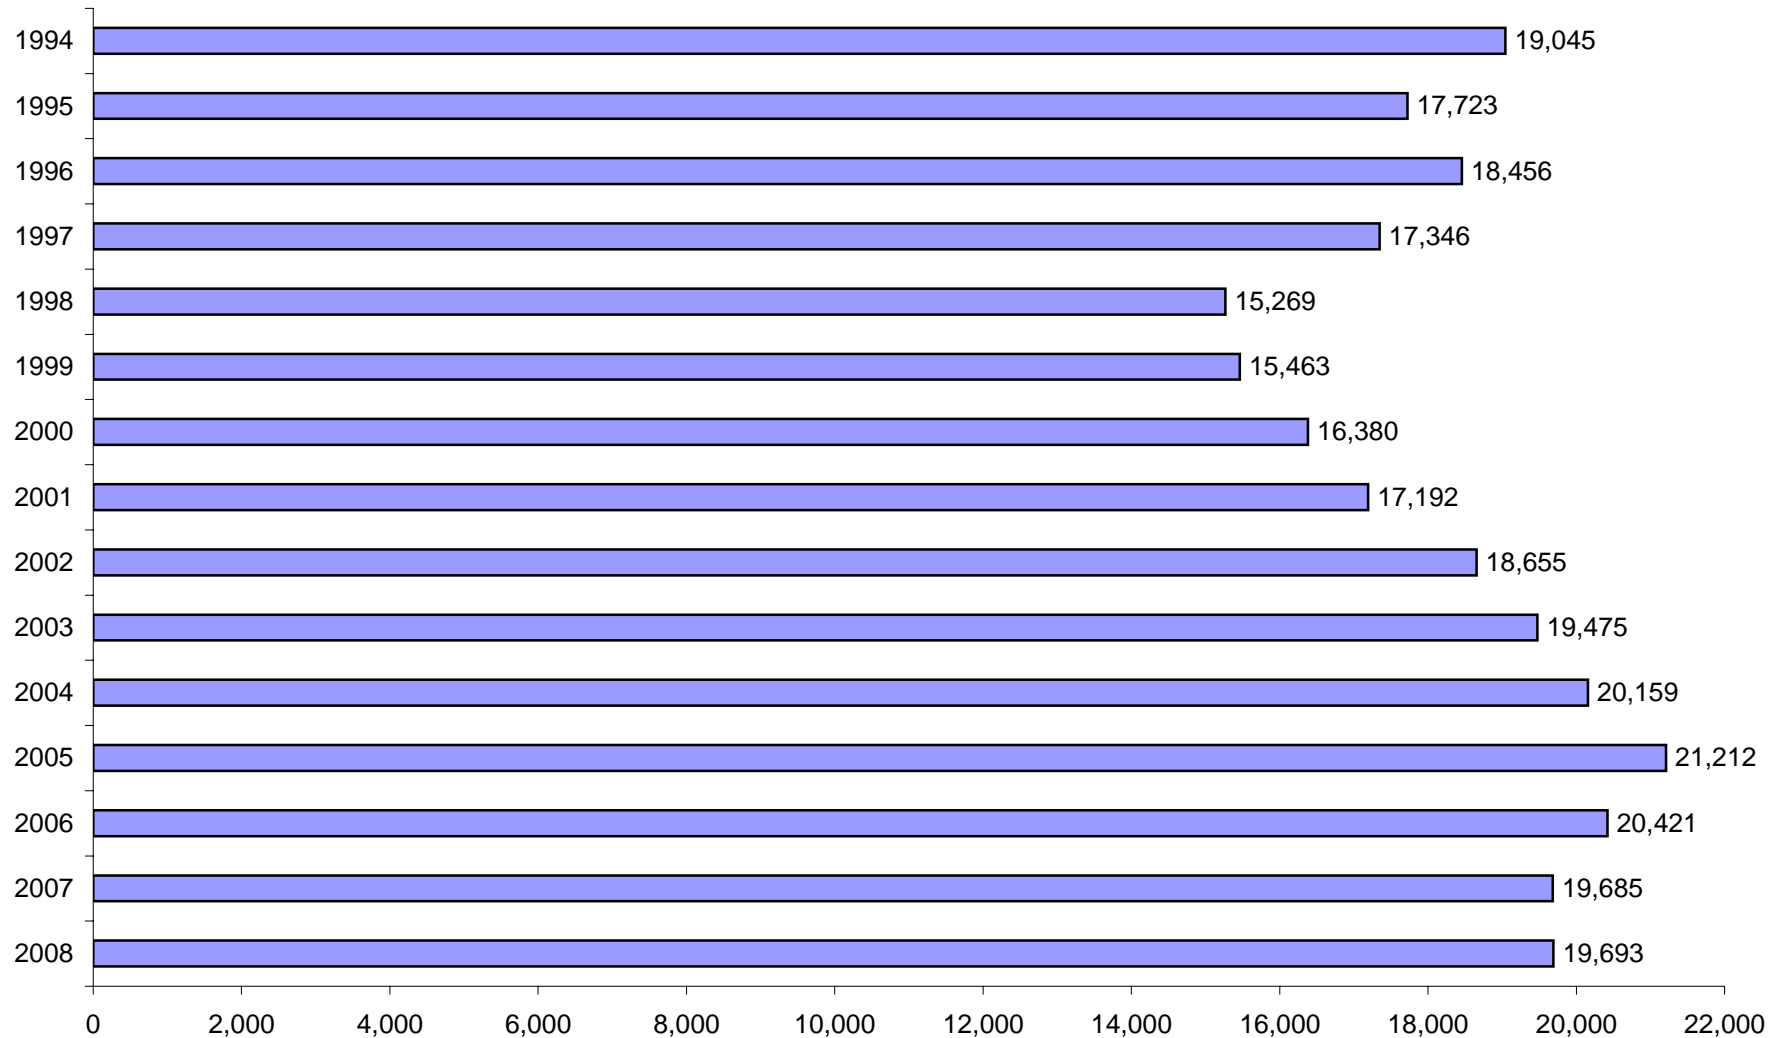

GRAPH 5
GRADUATE STUDENT SEMESTER HOURS (SSHs), SPRING 1994-SPRING 2008

Sources: Registrar's and Institutional Research's Semester Enrollment Reports